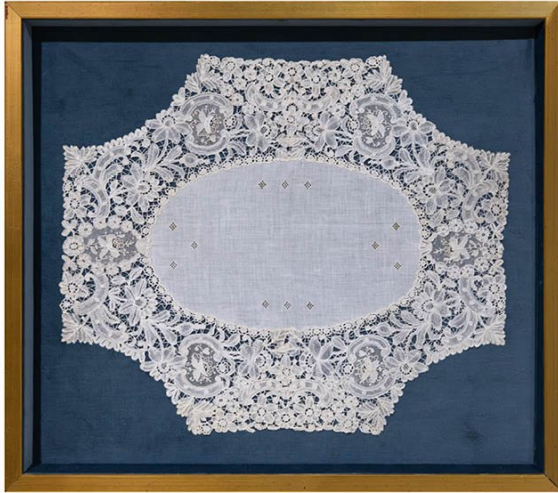

cabinet of curiosity

Elaborate Framed Lace Sample

AED 100

One of a kind

Delivery:

1 to 5 days within the UAE,
depending on the size of the object
and the location to be delivered to.

International Delivery:

please read all details on our
website

ABOUT

Elaborate antique lace sample, featuring an oval linen center with rhombus openwork elements, surrounded by lace border in scroll and floral motifs, distinctive to the late 19th century Belgian style. Framed under glass, against blue textile background.

DIMENSIONS

H 50 cm x W 62 cm x D 3 cm

MATERIALS & TECHNIQUES

Lace - Linen

CONDITION

Excellent