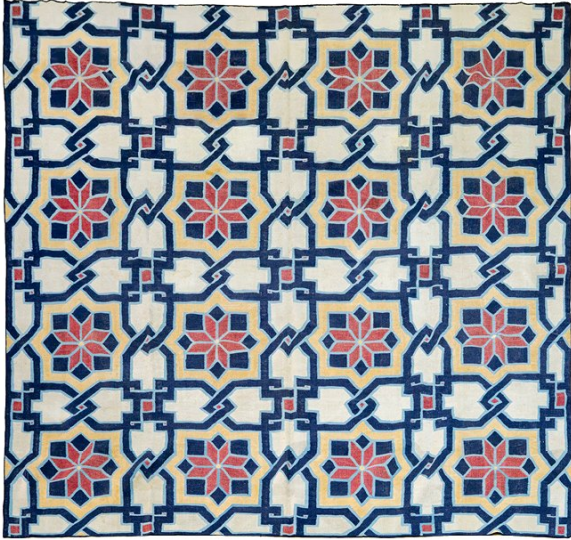

cabinet of curiosity

Flatwoven Dhurrie Carpet in Red & Blue

AED 20000

One of a kind

Delivery:

1 to 5 days within the UAE,
depending on the size of the object
and the location to be delivered to.

International Delivery:

please read all details on our
website

ABOUT

Flat-weave, nearly square dhurrie carpet from Sidhpur, Gujarat, India. Woven in cotton using a flat-weave technique. The field is decorated with repeating red and blue geometric floral motifs set against a cream ground. Preserved in great antique condition.

DIMENSIONS

L307 cm x W 292 cm

MATERIALS & TECHNIQUES

Cotton - Woven

CONDITION

Excellent